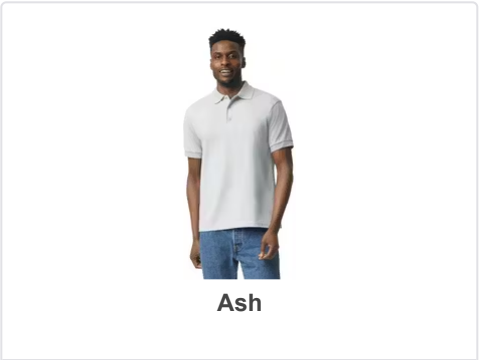

White

Material
50% Cotton, 50% Polyester

Ash

Material
50% Cotton, 50% Polyester

Gravel

Material
50% Cotton, 50% Polyester

Graphite Heather

Material
50% Cotton, 50% Polyester

Sport Gray

Material
50% Cotton, 50% Polyester

Dark Heather

Material
50% Cotton, 50% Polyester

Black

Material
50% Cotton, 50% Polyester

Gold

Material
50% Cotton, 50% Polyester

Orange

Material
50% Cotton, 50% Polyester

S Orange

Material
50% Cotton, 50% Polyester

Light Pink

Material
50% Cotton, 50% Polyester

Heliconia

Material
50% Cotton, 50% Polyester